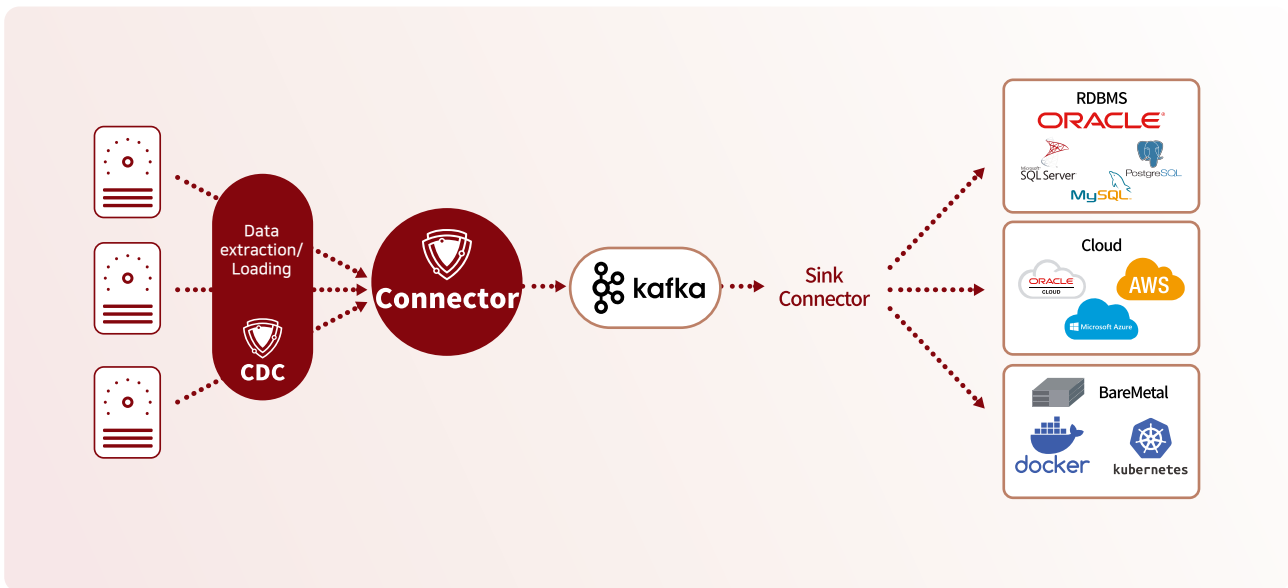

# Ark Connector

Apach Kafka Connector

# Ark Connector

- CDC-based Kafka Connector for real-time event streaming

Ark Connector is a connector solution for integration with the Kafka platform. Our Ark for CDC extracts data and delivers it in real-time to the Kafka platform for effective utilization of data. As a result, a company can integrate data throughout the corporation in real-time and efficiently distribute it according to the user environment; ultimately enhancing business efficiency.

## Key features

### Real-time utilization of data

Enables real-time utilization of big data.