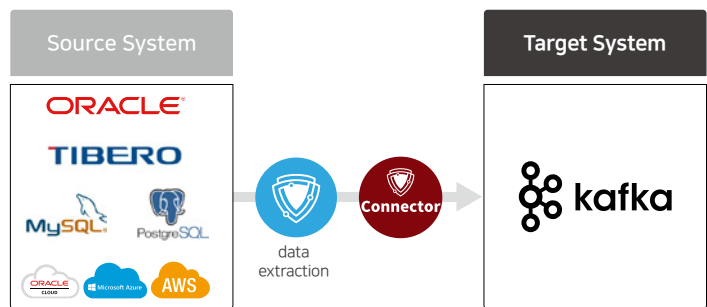

## Check Point 1

### Simple and easy implementation

Kafka platform can be easily developed by linking it with Ark for CDC. With our CDC solution, it allows data extraction in real-time by using direct log access method.

## Check Point 2

### Integrated management functionality

Enhanced convenience by providing replication status and statistical data through the integrated GUI-based Web Manager functionality. Additionally, supports OPEN API by providing a workspace optimized for the user's environment.