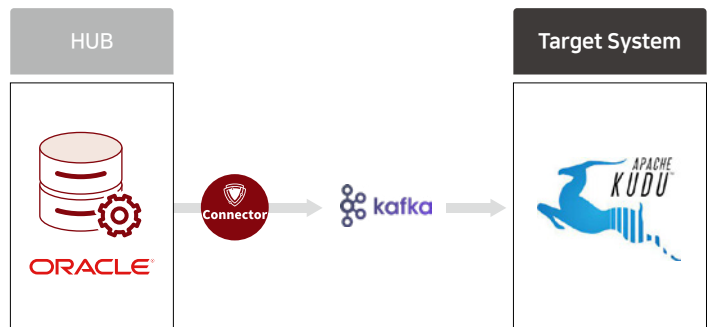

Outcome

Successfully implemented CDC-based data Hub and Kafka-based platform environment to enable digital services in the desired corporate environment.