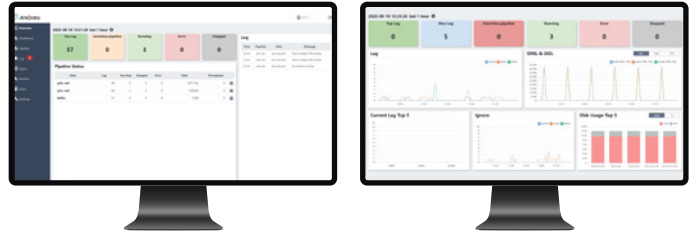

Differences from Competitor Products

Check Point 1

Simple and easy implementation

Kafka platform can be easily developed by linking it with Ark for CDC. With our CDC solution, it allows data extraction in real-time by using direct log access method.